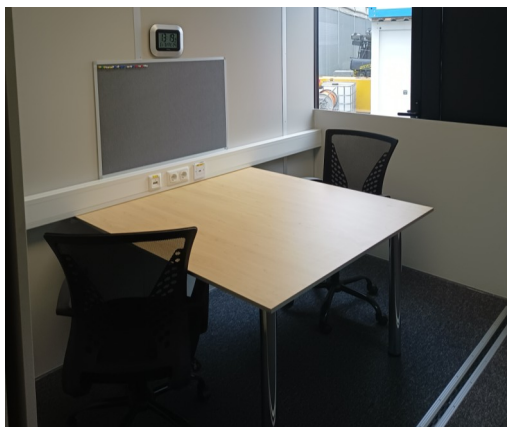

Command Unit

semi-trailer

Basic equipment

- 2 Inputs
- 2 slide outs
- Up to 16 workstations
- 3 areas
- 4x 75" 4K screen, 1x touch
- Heating
- Air conditioning
- Refrigerator/ Microwave
- Hydraulic support

Technical Data

permissible total weight	28,5 t
Total length	13,75m
Total width	2,55m
Total height	4,0m
Space	63 m ²
Stand area: assembled	15 x 4.70m
Assembly time approx.	20 minutes
Power supply	1x 32 A 400V